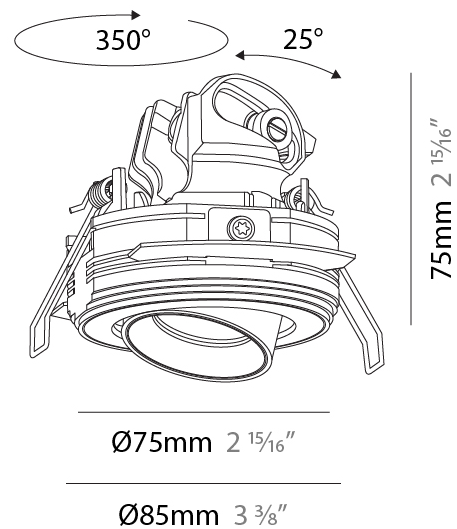

GENERAL

Series: Invader Compact
Subseries: Invader Compact Adjustable
Brand: Prolight
Division: Architectural
Mounting Type: Trimless
Mounting Location: Ceiling
Subcategory: Downlight

PHYSICAL

Shape: Round
Diameter (mm): 75
Diameter (in): 2 ¹⁵/₁₆
Height (mm): 75
Height (in): 2 ¹⁵/₁₆
Ceiling Thickness (mm): 10 / 12 / 15
Ceiling Thickness (in): 3/8 or 1/2 or 9/16
Min. Recessing Depth (mm): 85
Min. Recessing Depth (in): 3 ³/₈
Light Distribution: Downlight
Fixture Finish: SSR / BKV / CWI / CRY / HAB / UFT / ITA / RUA / FTG / MYG / LOD / PUS / FRO / FUP / KIA / POP / BLS / SPG / MEY / GOH / GUM / CHC / COM / ABZ / JAG / OBR / MOS / ROR
Fixture Material: Aluminum
Cut-out Measurements: D. 86mm / 3 3/8"

ELECTRICAL

Lamp Type: LED (Zhaga Standard)
Input Wattage (W): 11
Total Output Wattage (W): 10
Dimming: Dali Dimming
Driver Included: No
Driver Location: Recessed Housing
Driver Type: Constant Current - 120Vac
Housing: See Components
Input Voltage (V): 120
Constant Current (MA): 250

LED

Number of LEDs: 1
Color Temperature (°K): Warm Dim
Max. Delivered Lumen (lm): 862
Nominal Lumen (lm): 1004
CRI: >90 CRI
Lamp Life (hrs): 50000

OPTICAL

Reflector°: 24 / 40 / 54
Adjustability: Rotational 350° / Tilt 25°

RATINGS AND CERTIFICATIONS

Certified By: Certified for North American Standards
IP rating: IP40